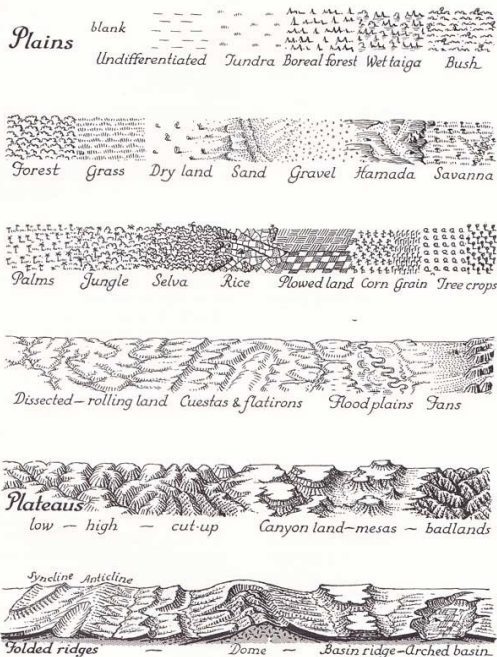

The Pacific Crest Trail

Based on a classic map by Erwin Raisz

Physiographic Symbols

Legend

- Pacific Crest Trail
- State Line
- Gradicule Line

Map authored by Owen Mickelson 2016
 Source: Landforms of the United States by Erwin Raisz Sixth Revised Edition
 Photo Source: Decorative-Maps (Physiographic Symbols)
 Photo Source: USDA Forest Service (Pacific Crest Trail Symbol)
 Photo Source: Pacific Crest Trail Association (Wooden Sign)
 CRS: North America Albers Equal Area Conic